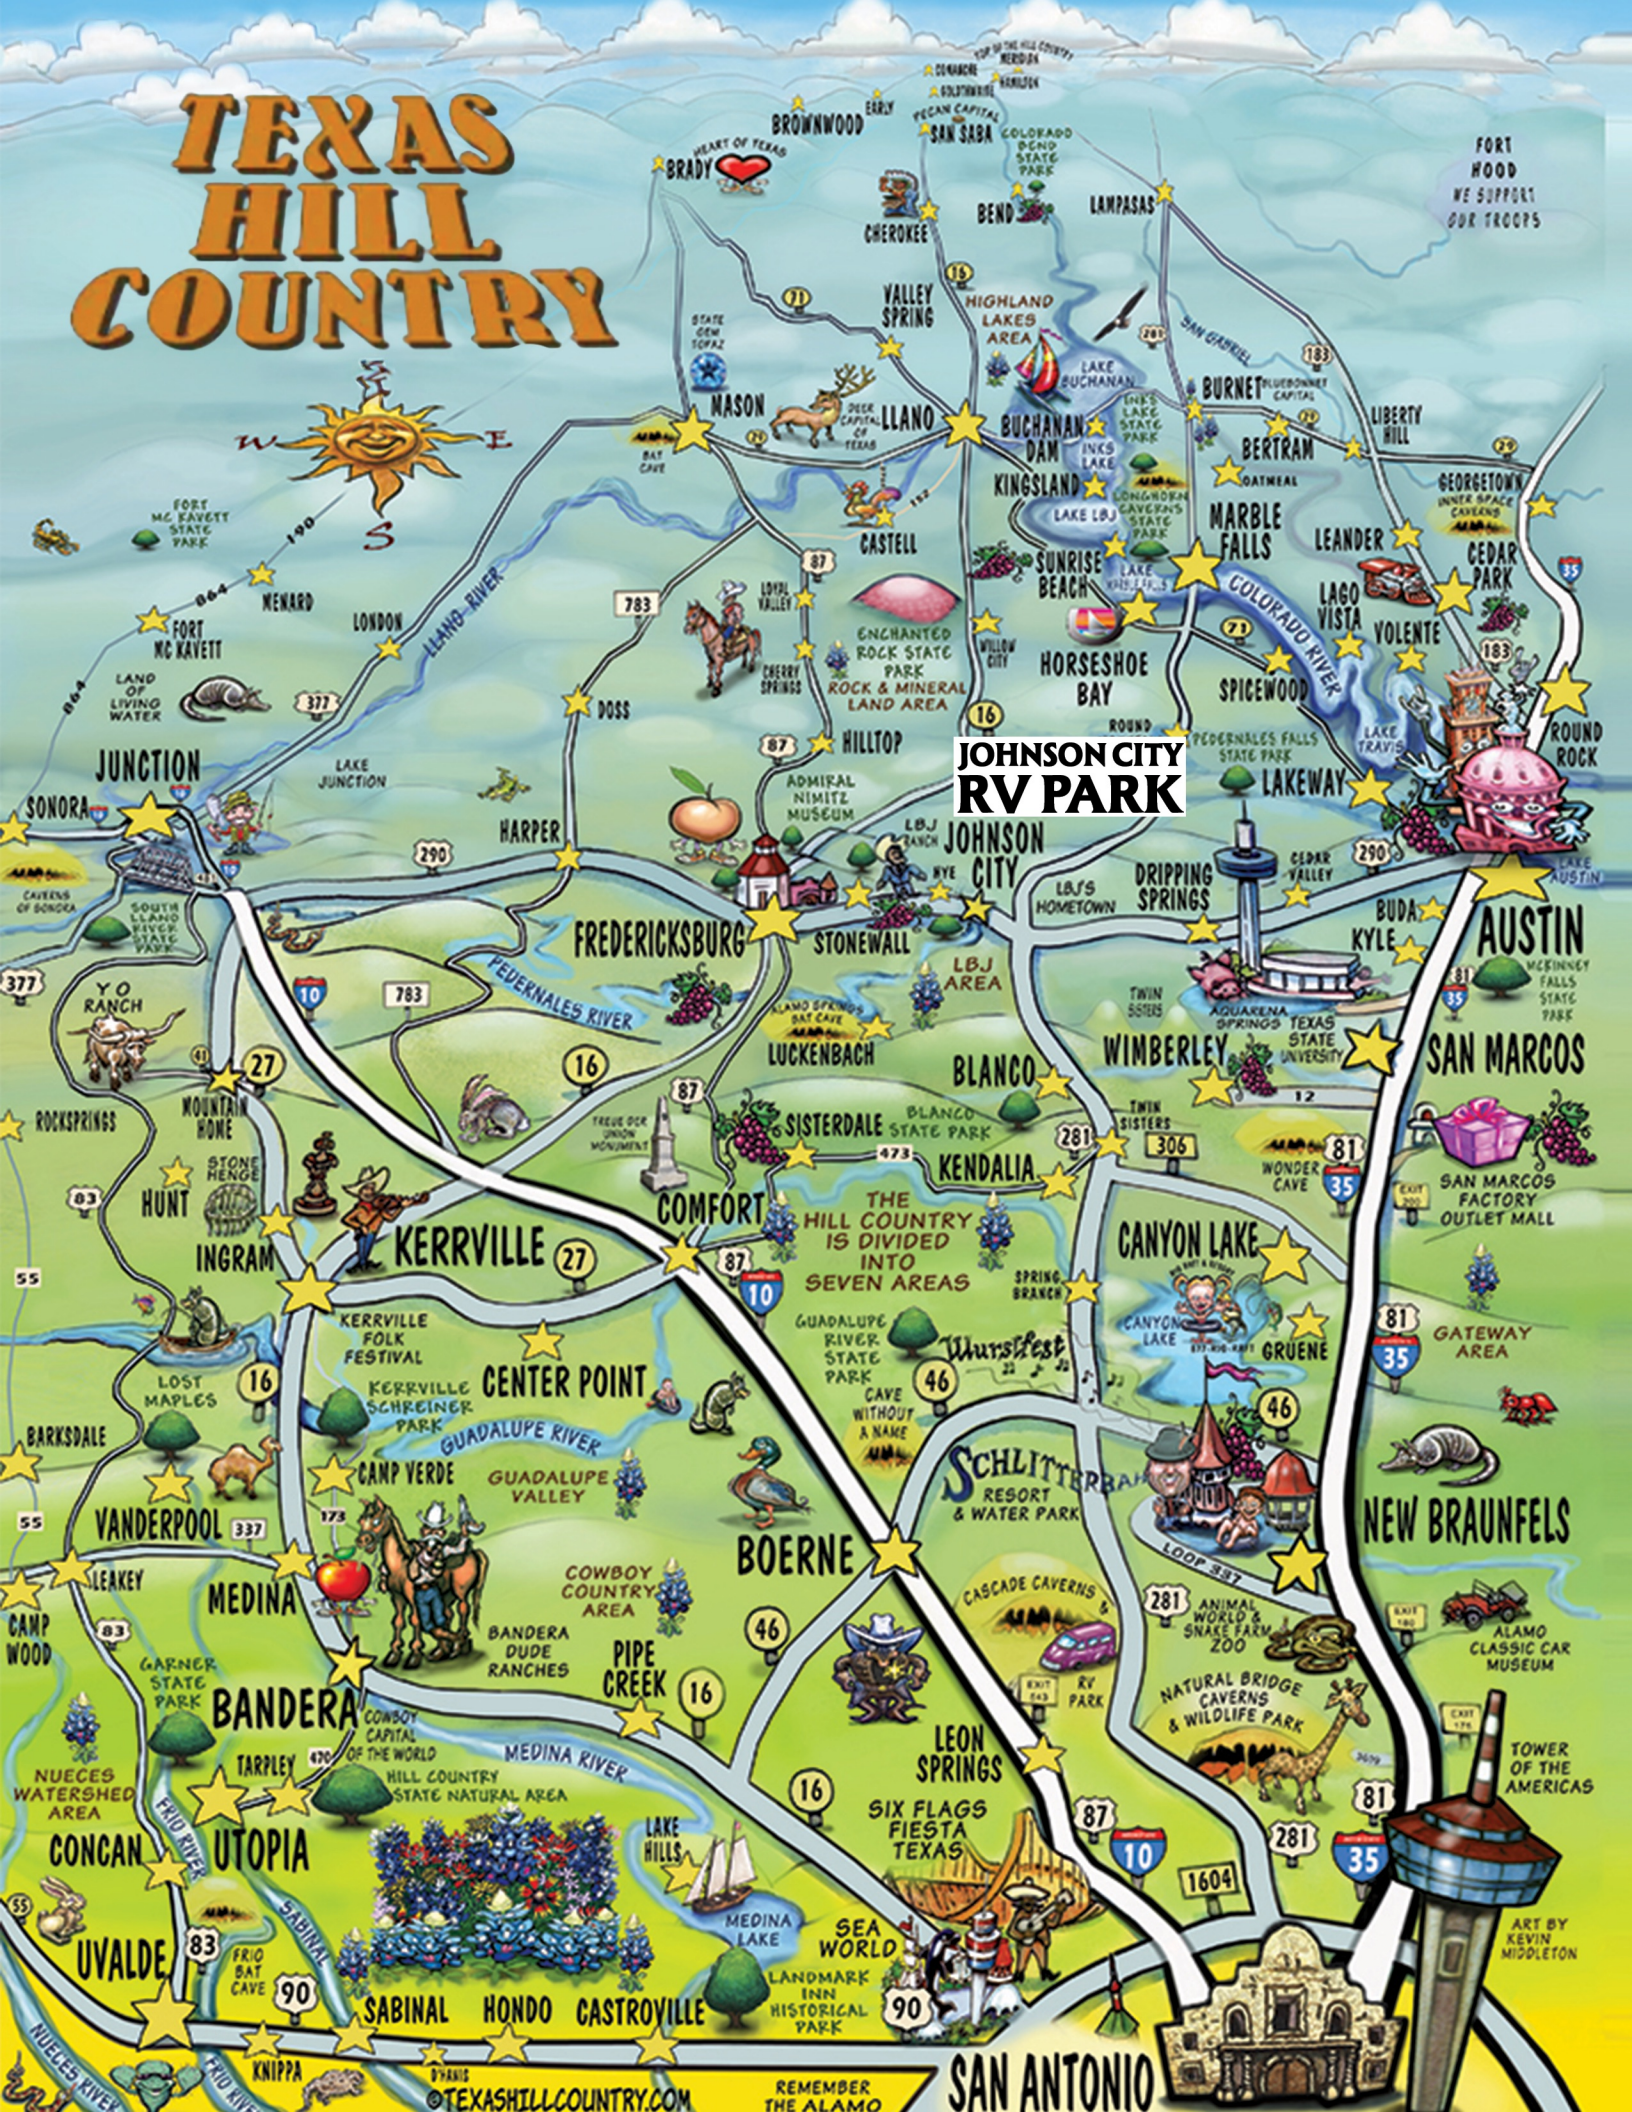

TEXAS HILL COUNTRY

**JOHNSON CITY
RV PARK**

AUSTIN
MCINNEY FALLS STATE PARK

SAN MARCOS
SAN MARCOS FACTORY OUTLET MALL

NEW BRAUNFELS

TOWER OF THE AMERICAS
ART BY KEVIN MIDDLETON

SAN ANTONIO